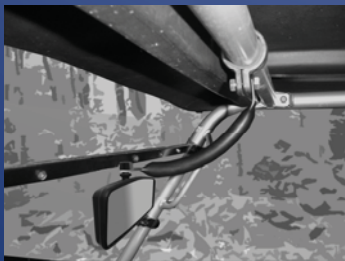

# Mirrors for UTV / Roll Cage Clamps

*Lucerix International Corporation, as an ISO Company is committed to providing the very best in quality and service*

## Features for Universal UTV Mirrors :

- Easy replacement or retro fit
- Installs directly to factory Roll Bar
- Fits Roll Bars with 1 3/4" (44.45 mm) diameter
- Impact resistant swing arm
- Black ABS
- Interior or Exterior Styling

## IF IT'S GOT A ROLL BAR !

Installs on  
1 3/4" Diameter  
Roll Bar